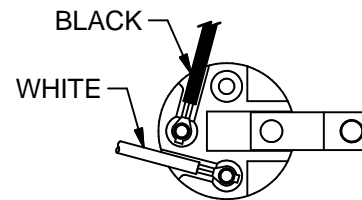

Technical Data:

1. Rated at 660 W, 250 V.
2. Body is black phenolic with aluminum screw shell.
3. Configured with 18 ga. leads to your specifications.
4. Various mounting brackets available.
5. UL File E146143

Bottom View