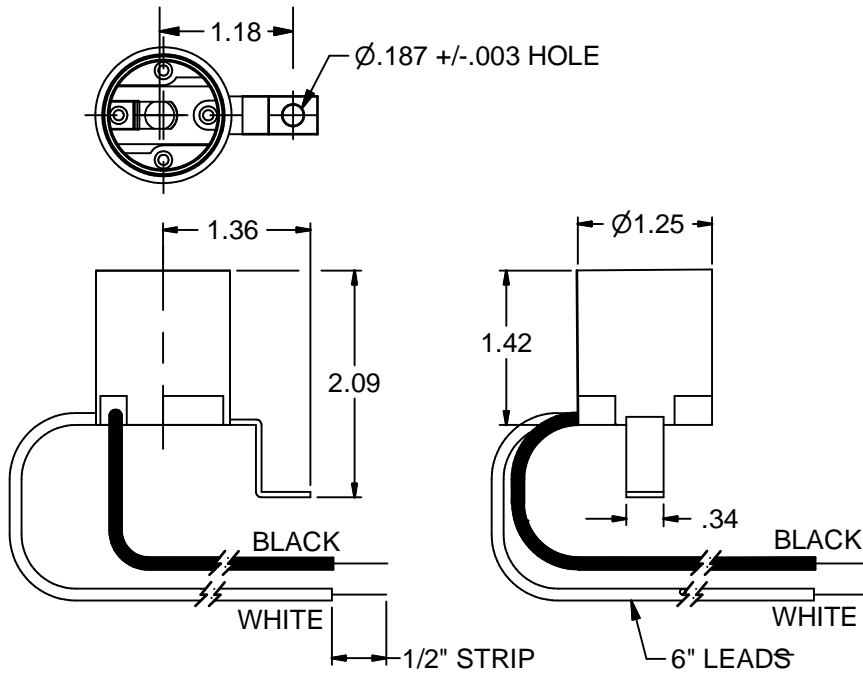

Technical Data:

1. Rated at 660 W, 250 V.
2. Body is black phenolic with aluminum screw shell.
3. Configured with 18 ga. leads to your specifications.
4. Various mounting brackets available.
5. UL File E146143

Bottom View