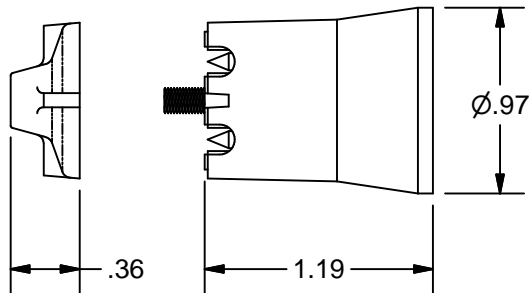

### Technical Data:

1. Rated at 75 Watts; 250 Volts.
2. For use indoors or outdoors.
3. Body is black phenolic.
4. For use with no.16 AWG stranded wires.

302-NH.9	NO HOOK
302-.9	WITH HOOK